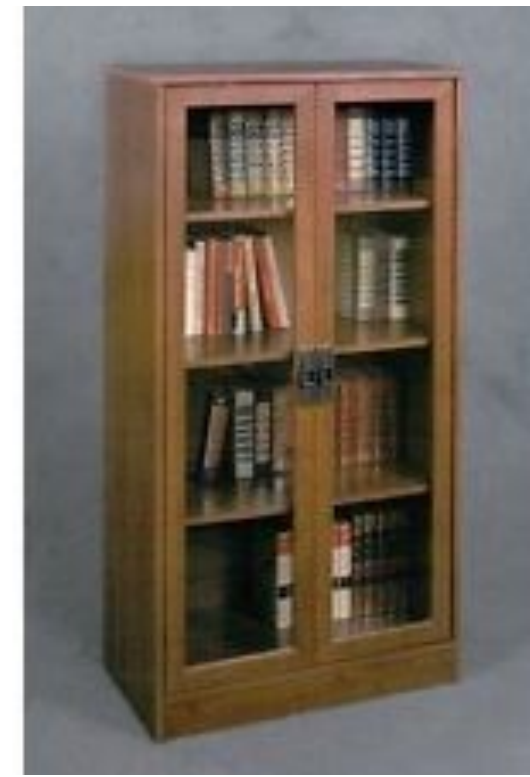

"A LONG DAY'S JOURNEY INTO NIGHT"

Directed by Bill Hayes

PALM BEACH DRAMAWORKS

CHAISE and PILLOW STAGE RIGHT

COFFEE TABLE NEAR CHAISE

SMALL BOOKSHELF NEAR  
STEPS TO DINING ROOM

CHAIR NEAR CHAISE

ROCKING CHAIR

WICKER CHAIR AT TABLE

CENTRAL TABLE

CHAIR AT TABLE

FOOTSTOOL

"A LONG DAY'S JOURNEY INTO NIGHT"

Directed by Bill Hayes  
PALM BEACH DRAMAWORKS

FLOOR LAMP NEAR CHAISE

PENDANT IN STAIRWELL

CHANDELIER OVER TABLE

DRINKS CABINET

TYRONE'S DESK AND CHAIR

WALL SHELF FOR BOOKS  
NEAR DESK

WALLPAPER-DEVON PEACH  
Wallpaperwarehouse.com

ANT-355  
SCONCES IN HALLWAY to DINING ROOM

BOOKSHELF NEAR DESK