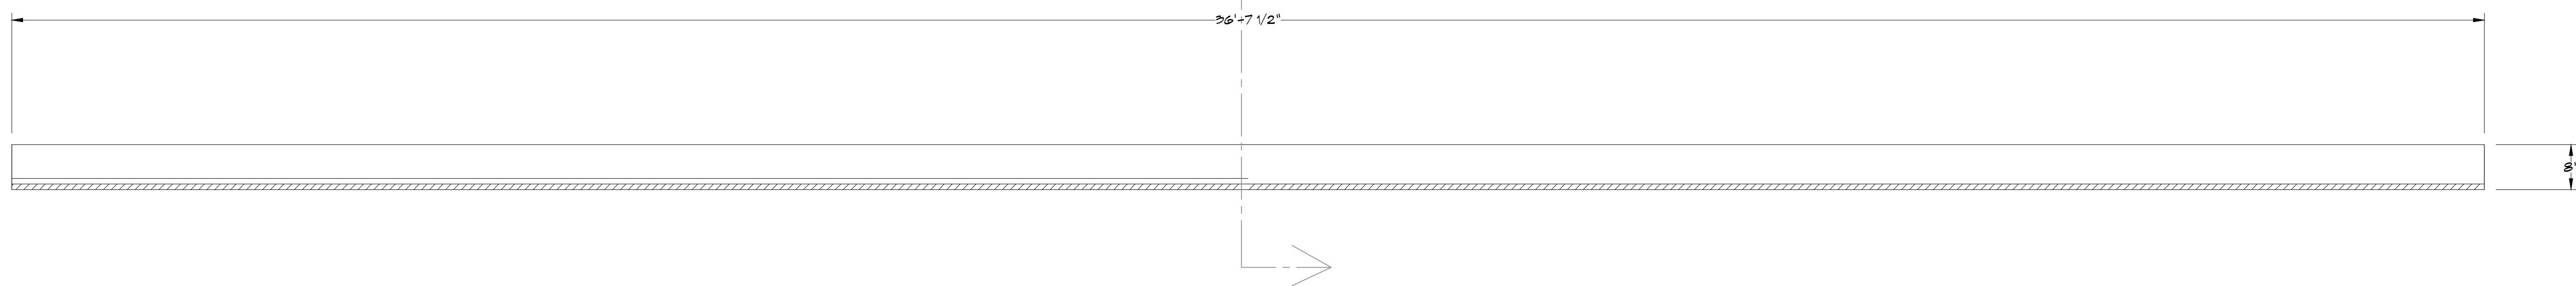

PLAN VIEW - CUSTOM BORDER

  K. APRIL SOROKO <i>scenic Designer</i> S.D. 2317	"MUSICAL COMEDY MURDERS OF 1940" Florida Atlantic University STUDIO ONE THEATRE	SHEET # 6 OF 6
	DATE: MARCH 23, 2023	
	DWG: CUSTOM BORDER	
	SCALE: 3/4" = 1'-0"	
	FAU DEPARTMENT OF THEATRE AND DANCE