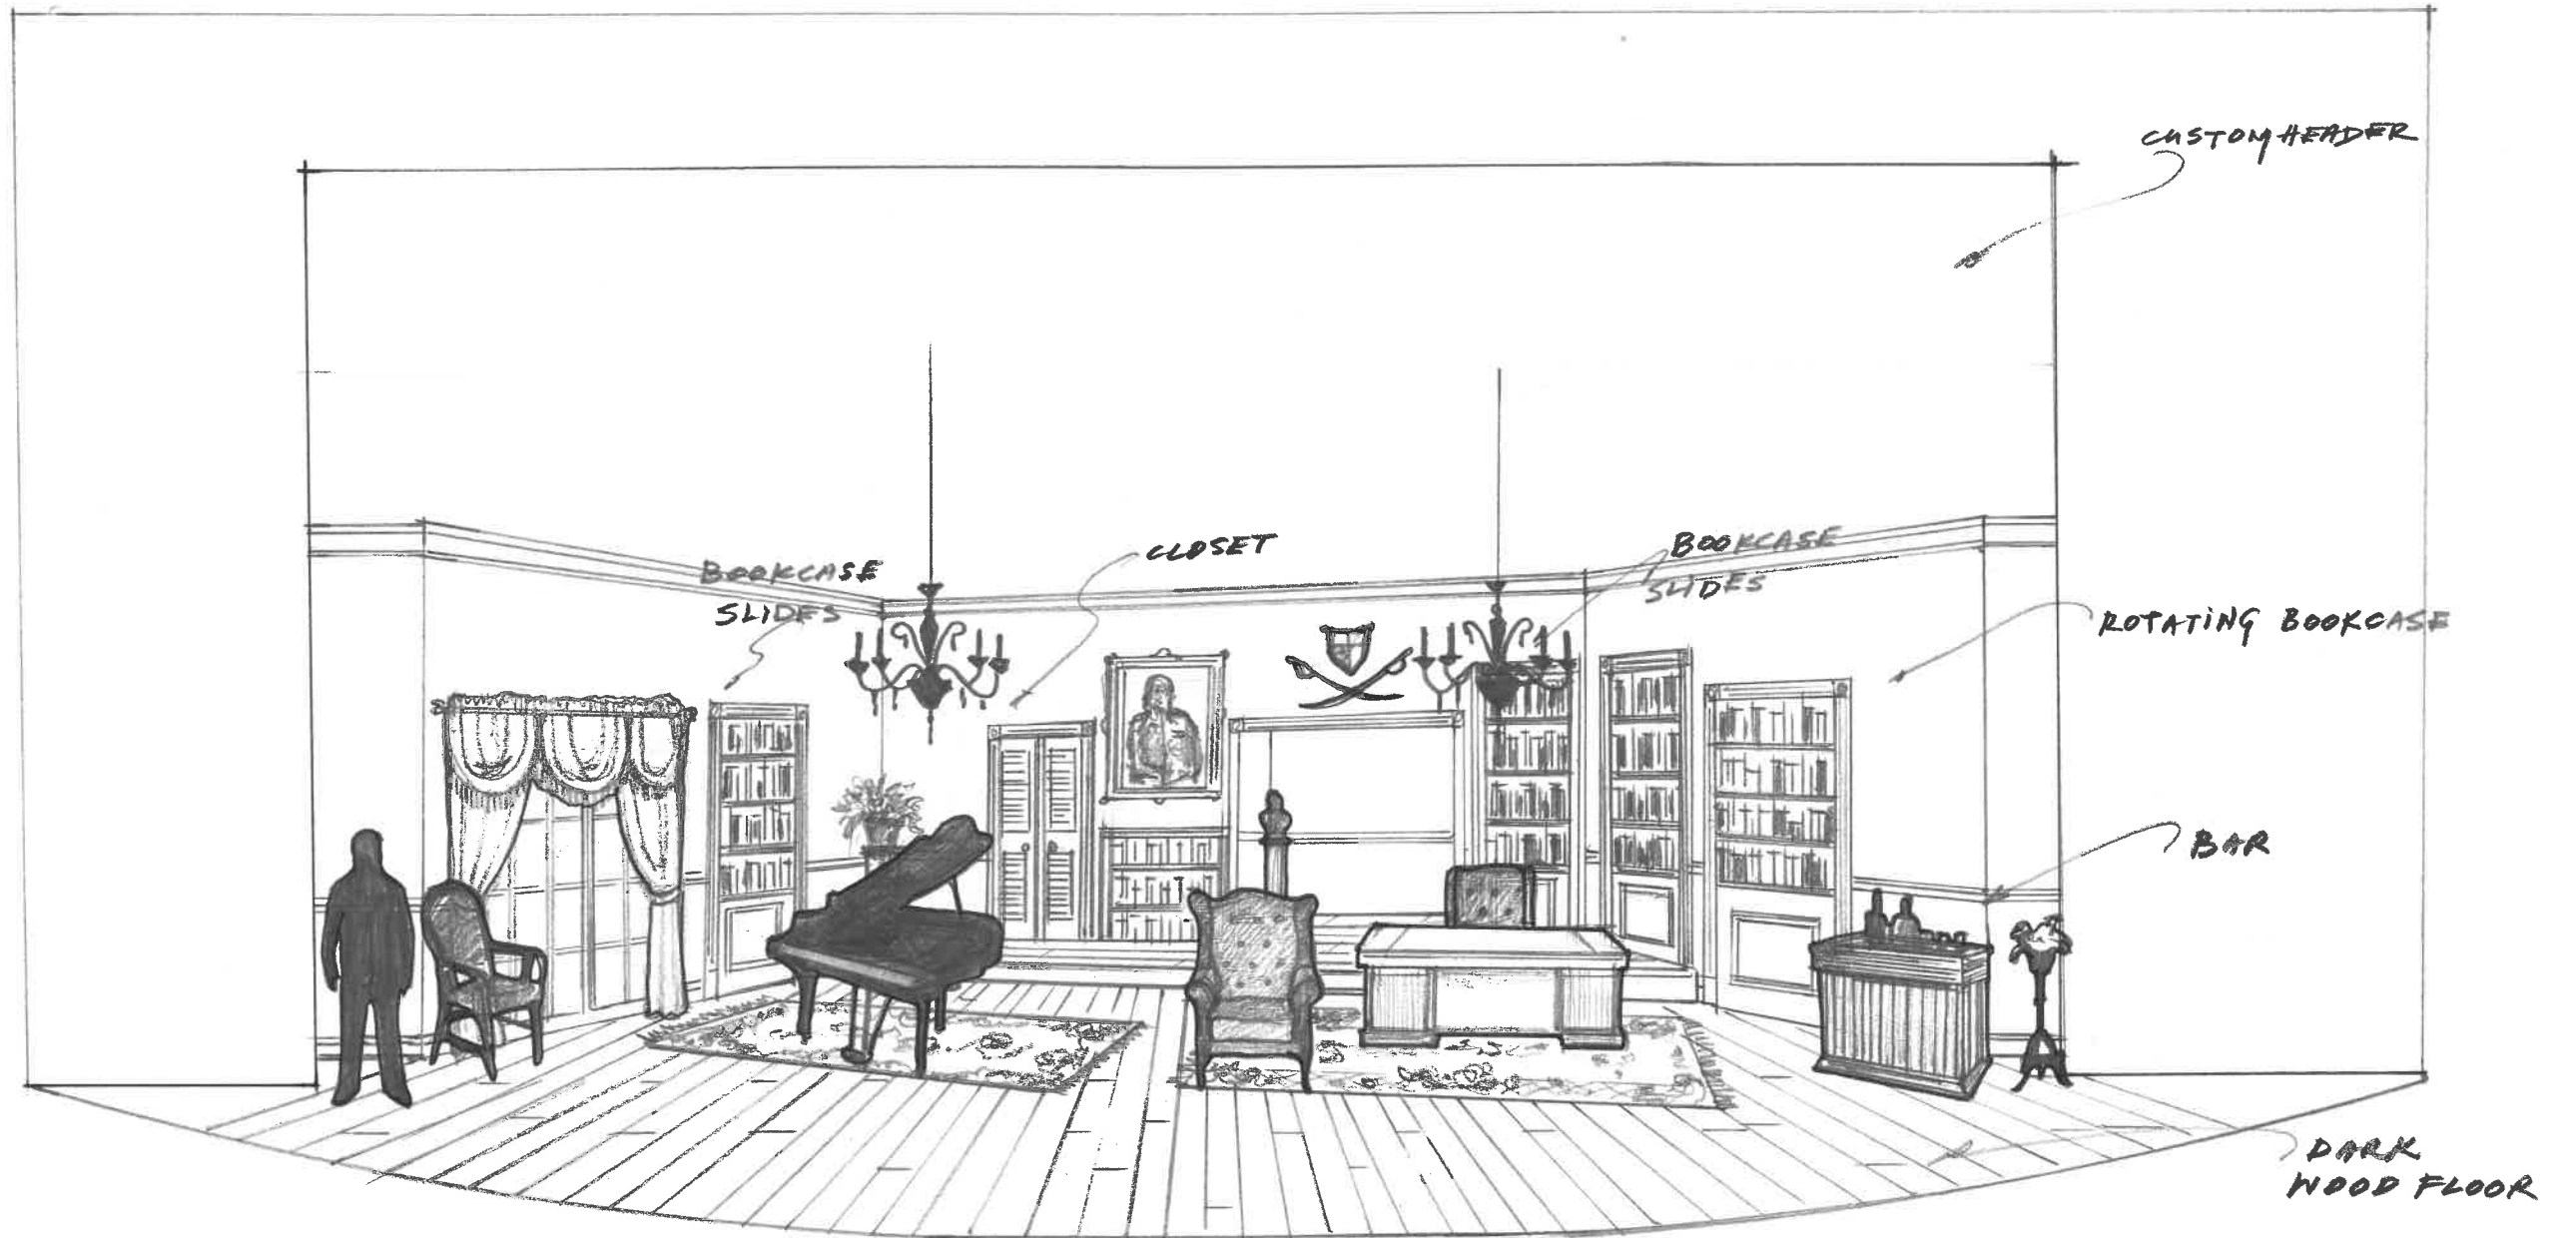

ROUGH ELEVATION
"THE MUSICAL COMEDY MURDERS OF 1940"

DIRECTED BY LEE SOROKO
SCENIC DES. BY KA SOROKO

SCALE: $\frac{1}{4}'' = 1'-0''$

TOTAL SEATING CAP: 133

FLOOR TREATMENT IS PAINTED HARDWOOD PLANKS

 <i>K. April Soroko</i> S.D. 8217	"MUSICAL COMEDY MURDERS OF 1940" Florida Atlantic University STUDIO ONE THEATRE	SHEET # 1 OF 6
	DATE: MARCH 23, 2023	
	DWG: GENERAL PLAN VIEW	
	SCALE: 1/2" = 1'-0"	

 <p>FAU DEPARTMENT OF THEATRE AND DANCE</p> <p>K. APRIL SOROKO Scenic Designer</p> <p><i>K. April Soroko</i> S.D. 8317</p>	<p>"MUSICAL COMEDY MURDERS OF 1940"</p> <p>Florida Atlantic University</p> <p>STUDIO ONE THEATRE</p>	<p>SHEET #</p> <p>2</p> <p>OF</p> <p>6</p>
	<p>DATE: MARCH 23, 2023</p>	
	<p>DWG: CL SECTION STAGE LEFT</p>	
	<p>SCALE: 1/2" = 1'-0"</p>	

 FAU DEPARTMENT OF THEATRE AND DANCE	"MUSICAL COMEDY MURDERS OF 1940" Florida Atlantic University STUDIO ONE THEATRE	SHEET # 36 OF	
	K. APRIL SOROKO scenic designer		DATE: MARCH 25, 2023
	 S.D. 8317		Dwg: CL SECTION STAGE RIGHT
	SCALE: 1/2" = 1'-0"		SCALE: 1/2" = 1'-0"