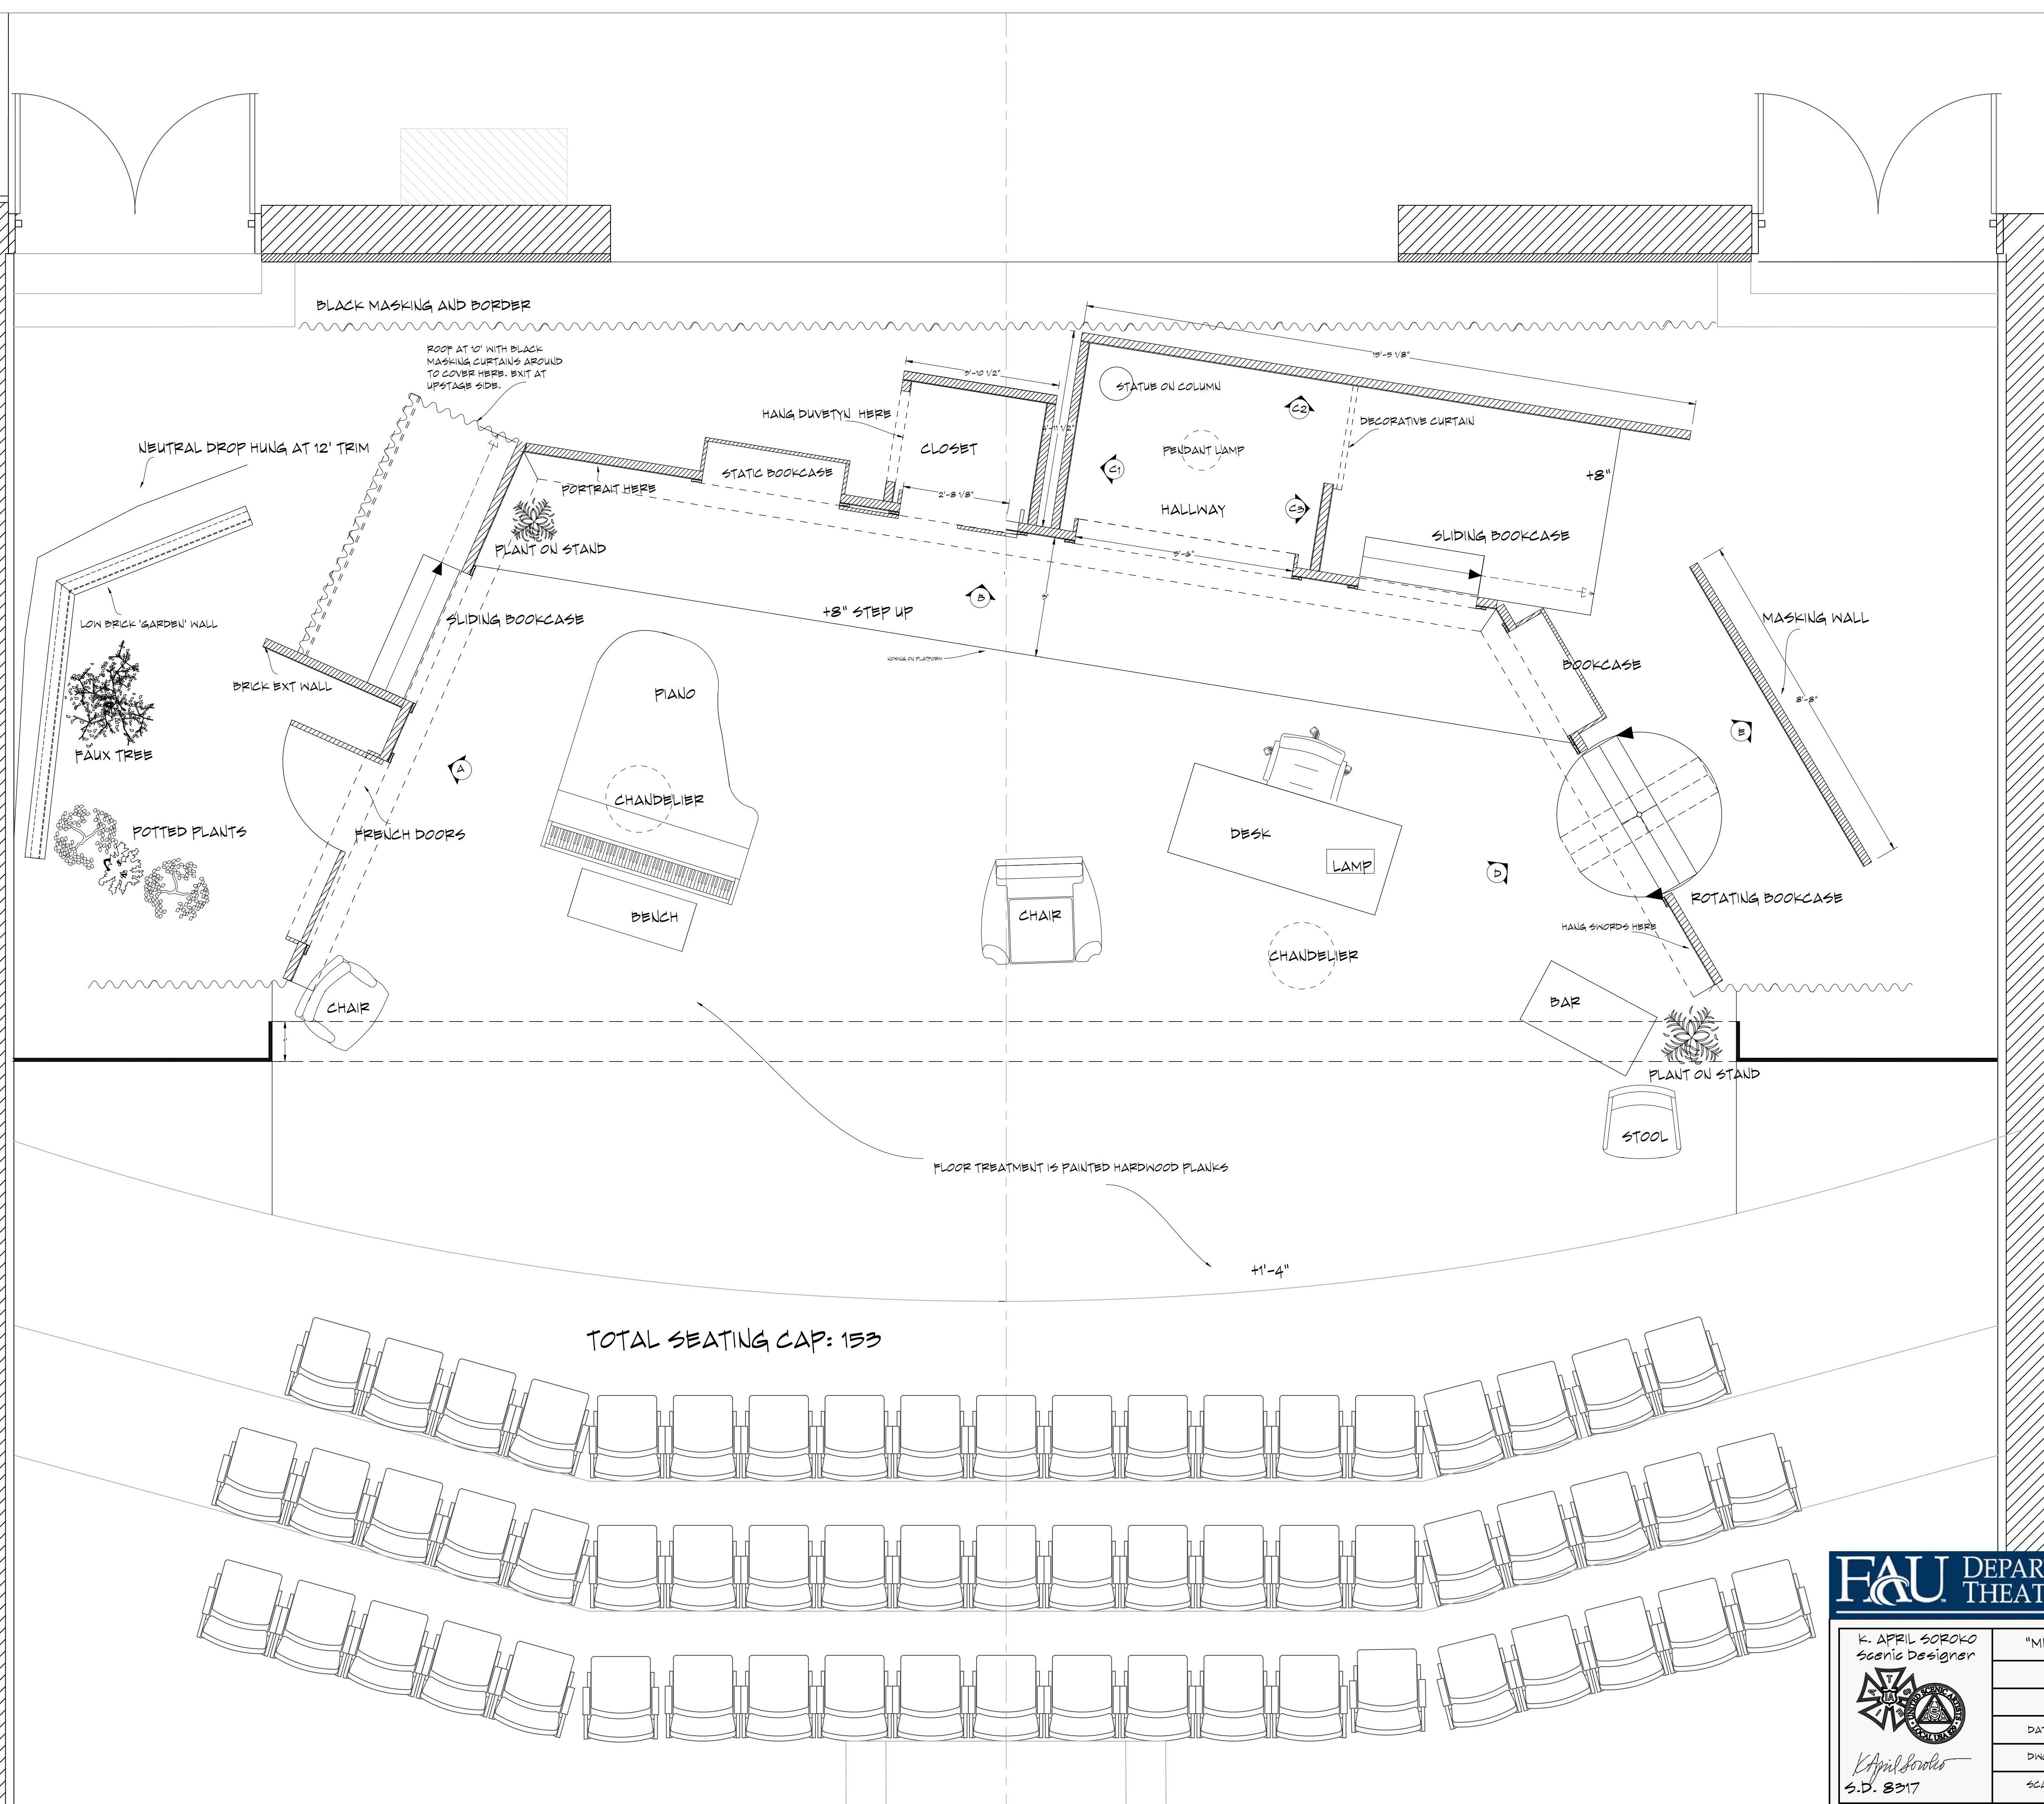

ROUGH ELEVATION
"THE MUSICAL COMEDY MURDERS OF 1940"

DIRECTED BY LEE SOROKO
SCENIC DES. BY KA SOROKO

SCALE: $\frac{1}{4}'' = 1'-0''$

TOTAL SEATING CAP: 133

FLOOR TREATMENT IS PAINTED HARDWOOD PLANKS

 <i>K. April Soroko</i> S.D. 8217	"MUSICAL COMEDY MURDERS OF 1940" Florida Atlantic University STUDIO ONE THEATRE	SHEET # 1 OF 6
	DATE: MARCH 23, 2023	
	DWG: GENERAL PLAN VIEW	
	SCALE: 1/2" = 1'-0"	

 <p>FAU DEPARTMENT OF THEATRE AND DANCE</p> <p>K. APRIL SOROKO Scenic Designer</p> <p><i>K. April Soroko</i> S.D. 8317</p>	<p>"MUSICAL COMEDY MURDERS OF 1940"</p> <p>Florida Atlantic University</p> <p>STUDIO ONE THEATRE</p>	<p>SHEET #</p> <p>2</p> <p>OF</p> <p>6</p>
	<p>DATE: MARCH 23, 2023</p>	
	<p>DWG: CL SECTION STAGE LEFT</p>	
	<p>SCALE: 1/2" = 1'-0"</p>	

 FAU DEPARTMENT OF THEATRE AND DANCE	"MUSICAL COMEDY MURDERS OF 1940" Florida Atlantic University STUDIO ONE THEATRE	SHEET # 36 OF	
	K. APRIL SOROKO scenic designer		DATE: MARCH 25, 2023
	 S.D. 8317		Dwg: CL SECTION STAGE RIGHT
	SCALE: 1/2" = 1'-0"		SCALE: 1/2" = 1'-0"

ELEVATION VIEW- CUSTOM BORDER

SECTION VIEW- CUSTOM BORDER

* NOTE - ANY DECORATIVE MOTIFS WILL BE PAINTED ON TO KEEP THIS BORDER FLEXIBLE FOR USE IN THE FUTURE.

PLAN VIEW - CUSTOM BORDER

 K. APRIL SOROKO <i>scenic Designer</i>  S.D. 2317	"MUSICAL COMEDY MURDERS OF 1940" Florida Atlantic University STUDIO ONE THEATRE	SHEET # 6 OF 6
	DATE: MARCH 23, 2023	
	DWG: CUSTOM BORDER	
	SCALE: 3/4" = 1'-0"	
	FAU DEPARTMENT OF THEATRE AND DANCE	