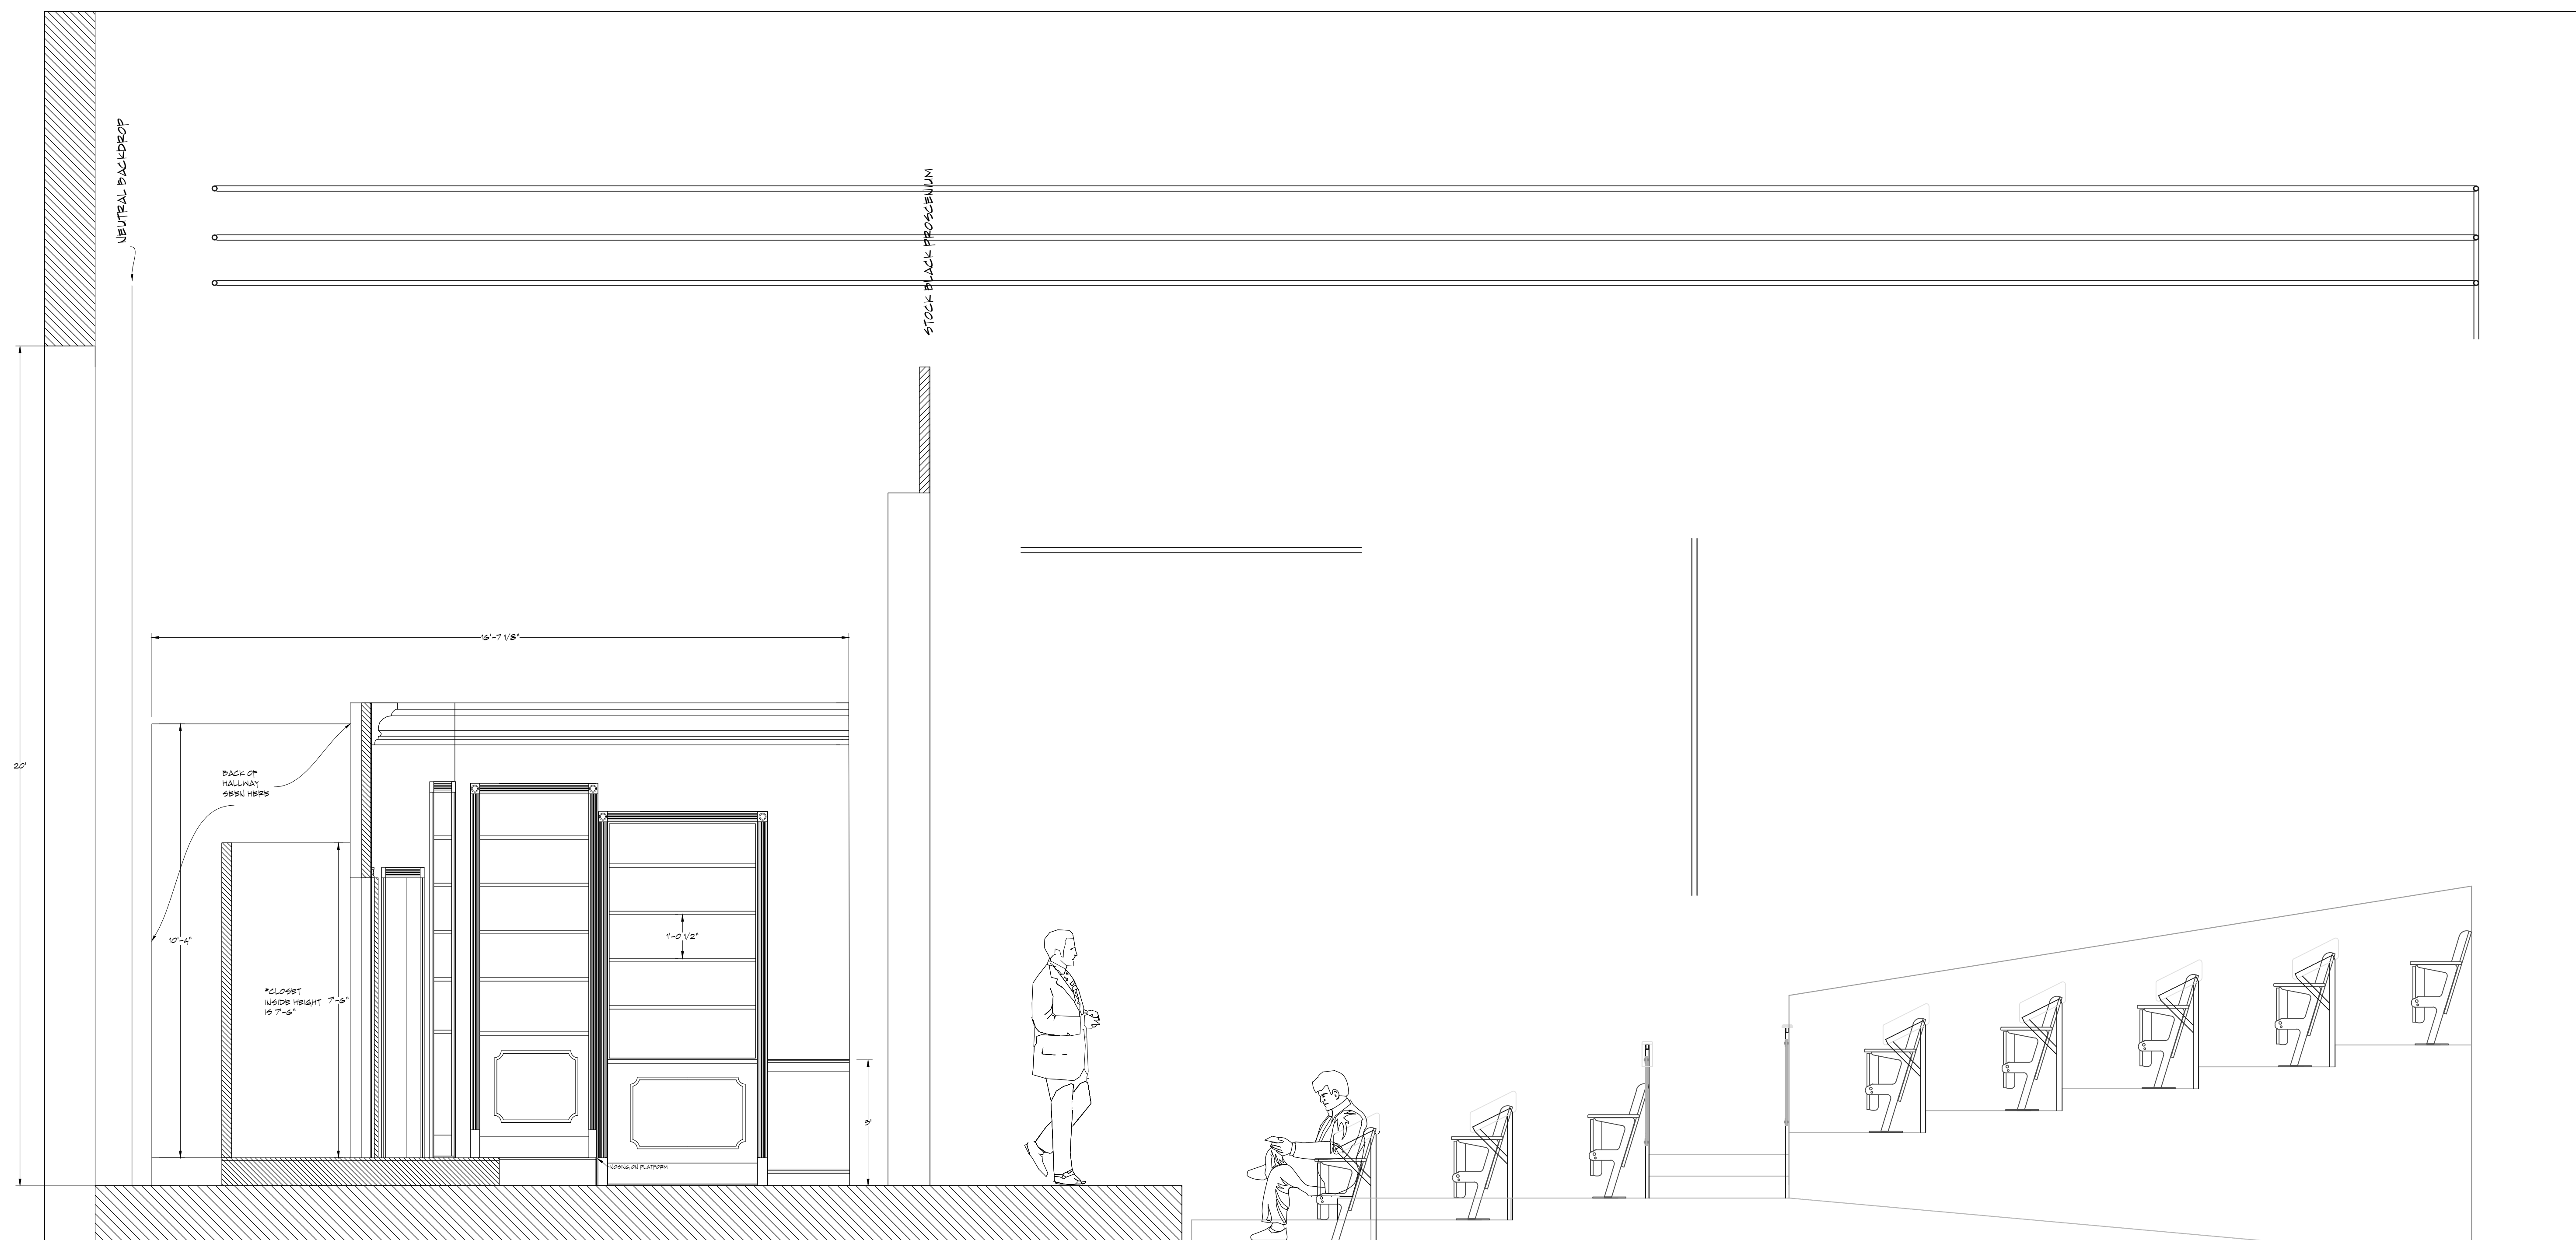

ROUGH ELEVATION
"THE MUSICAL COMEDY MURDERS OF 1940"

DIRECTED BY LEE SOROKO
SCENIC DES. BY KA SOROKO

SCALE: $\frac{1}{4}'' = 1'-0''$

TOTAL SEATING CAP: 133

FLOOR TREATMENT IS PAINTED HARDWOOD PLANKS

 <i>K. April Soroko</i> S.D. 8217	"MUSICAL COMEDY MURDERS OF 1940" Florida Atlantic University STUDIO ONE THEATRE	SHEET # 1 OF 6
	DATE: MARCH 23, 2023	
	DWG: GENERAL PLAN VIEW	
	SCALE: 1/2" = 1'-0"	

 <p>FAU DEPARTMENT OF THEATRE AND DANCE</p> <p>K. APRIL SOROKO Scenic Designer</p> <p><i>K. April Soroko</i> S.D. 8317</p>	<p>"MUSICAL COMEDY MURDERS OF 1940"</p> <p>Florida Atlantic University</p> <p>STUDIO ONE THEATRE</p>	<p>SHEET #</p> <p>2</p> <p>OF</p> <p>6</p>
	<p>DATE: MARCH 23, 2023</p>	
	<p>DWG: CL SECTION STAGE LEFT</p>	
	<p>SCALE: 1/2" = 1'-0"</p>	

 FAU DEPARTMENT OF THEATRE AND DANCE	"MUSICAL COMEDY MURDERS OF 1940" Florida Atlantic University STUDIO ONE THEATRE	SHEET # 36 OF	
	K. APRIL SOROKO scenic designer		DATE: MARCH 25, 2023
	 S.D. 8317		Dwg: CL SECTION STAGE RIGHT
	SCALE: 1/2" = 1'-0"		SCALE: 1/2" = 1'-0"

ELEVATION VIEW- CUSTOM BORDER

SECTION VIEW- CUSTOM BORDER

* NOTE - ANY DECORATIVE MOTIFS WILL BE PAINTED ON TO KEEP THIS BORDER FLEXIBLE FOR USE IN THE FUTURE.

PLAN VIEW - CUSTOM BORDER

 K. APRIL SOROKO <i>scenic Designer</i>  S.D. 2317	"MUSICAL COMEDY MURDERS OF 1940" Florida Atlantic University STUDIO ONE THEATRE	SHEET # 6 OF 6
	DATE: MARCH 23, 2023	
	DWG: CUSTOM BORDER	
	SCALE: 3/4" = 1'-0"	
	FAU DEPARTMENT OF THEATRE AND DANCE	