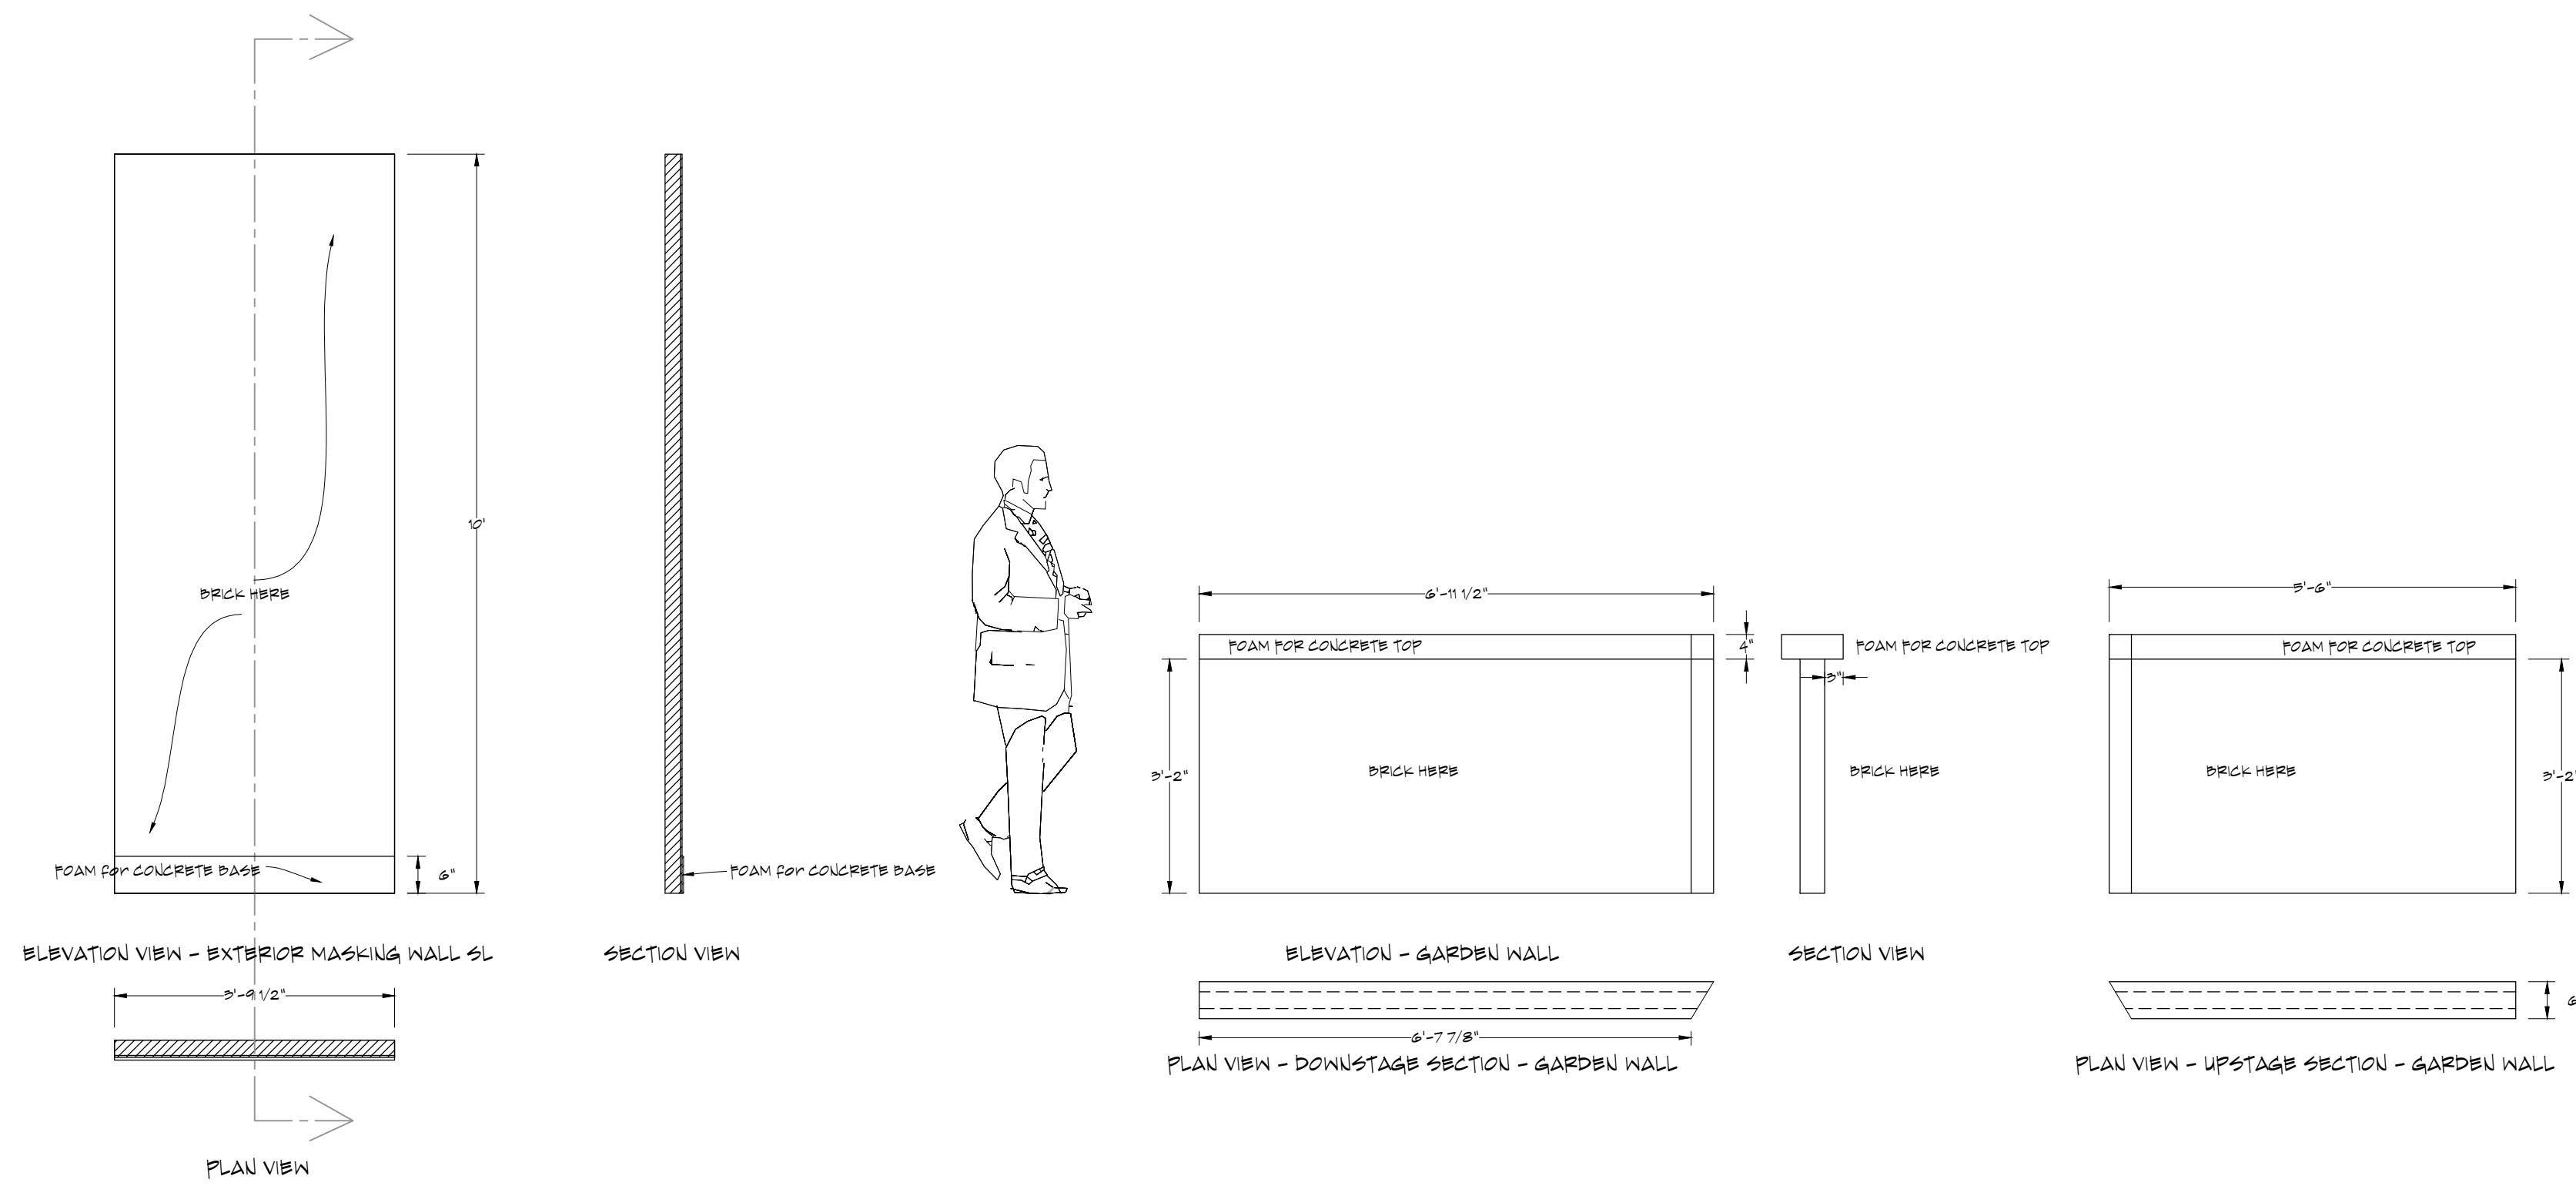

ROUGH ELEVATION
"THE MUSICAL COMEDY MURDERS OF 1940"

DIRECTED BY LEE SOROKO
SCENIC DES. BY KA SOROKO

SCALE: $\frac{1}{4}'' = 1'-0''$

TOTAL SEATING CAP: 133

FLOOR TREATMENT IS PAINTED HARDWOOD PLANKS

 <i>K. April Soroko</i> S.D. 8217	"MUSICAL COMEDY MURDERS OF 1940" Florida Atlantic University STUDIO ONE THEATRE	SHEET # 1 OF 6
	DATE: MARCH 23, 2023	
	DWG: GENERAL PLAN VIEW	
	SCALE: 1/2" = 1'-0"	

 <p>FAU DEPARTMENT OF THEATRE AND DANCE</p> <p>K. APRIL SOROKO Scenic Designer</p> <p><i>K. April Soroko</i> S.D. 8317</p>	<p>"MUSICAL COMEDY MURDERS OF 1940"</p> <p>Florida Atlantic University</p> <p>STUDIO ONE THEATRE</p>	<p>SHEET #</p> <p>2</p> <p>OF</p> <p>6</p>
	<p>DATE: MARCH 23, 2023</p>	
	<p>DWG: CL SECTION STAGE LEFT</p>	
	<p>SCALE: 1/2" = 1'-0"</p>	

 FAU DEPARTMENT OF THEATRE AND DANCE	"MUSICAL COMEDY MURDERS OF 1940" Florida Atlantic University STUDIO ONE THEATRE	SHEET # 36 OF	
	K. APRIL SOROKO scenic designer		DATE: MARCH 25, 2023
	 S.D. 8317		Dwg: CL SECTION STAGE RIGHT
	SCALE: 1/2" = 1'-0"		SCALE: 1/2" = 1'-0"

ELEVATION VIEW- CUSTOM BORDER

SECTION VIEW- CUSTOM BORDER

* NOTE - ANY DECORATIVE MOTIFS WILL BE PAINTED ON TO KEEP THIS BORDER FLEXIBLE FOR USE IN THE FUTURE.

PLAN VIEW - CUSTOM BORDER

 K. APRIL SOROKO <i>scenic Designer</i>  S.D. 2317	"MUSICAL COMEDY MURDERS OF 1940" Florida Atlantic University STUDIO ONE THEATRE	SHEET # 6 OF 6
	DATE: MARCH 23, 2023	
	DWG: CUSTOM BORDER	
	SCALE: 3/4" = 1'-0"	
	FAU DEPARTMENT OF THEATRE AND DANCE	