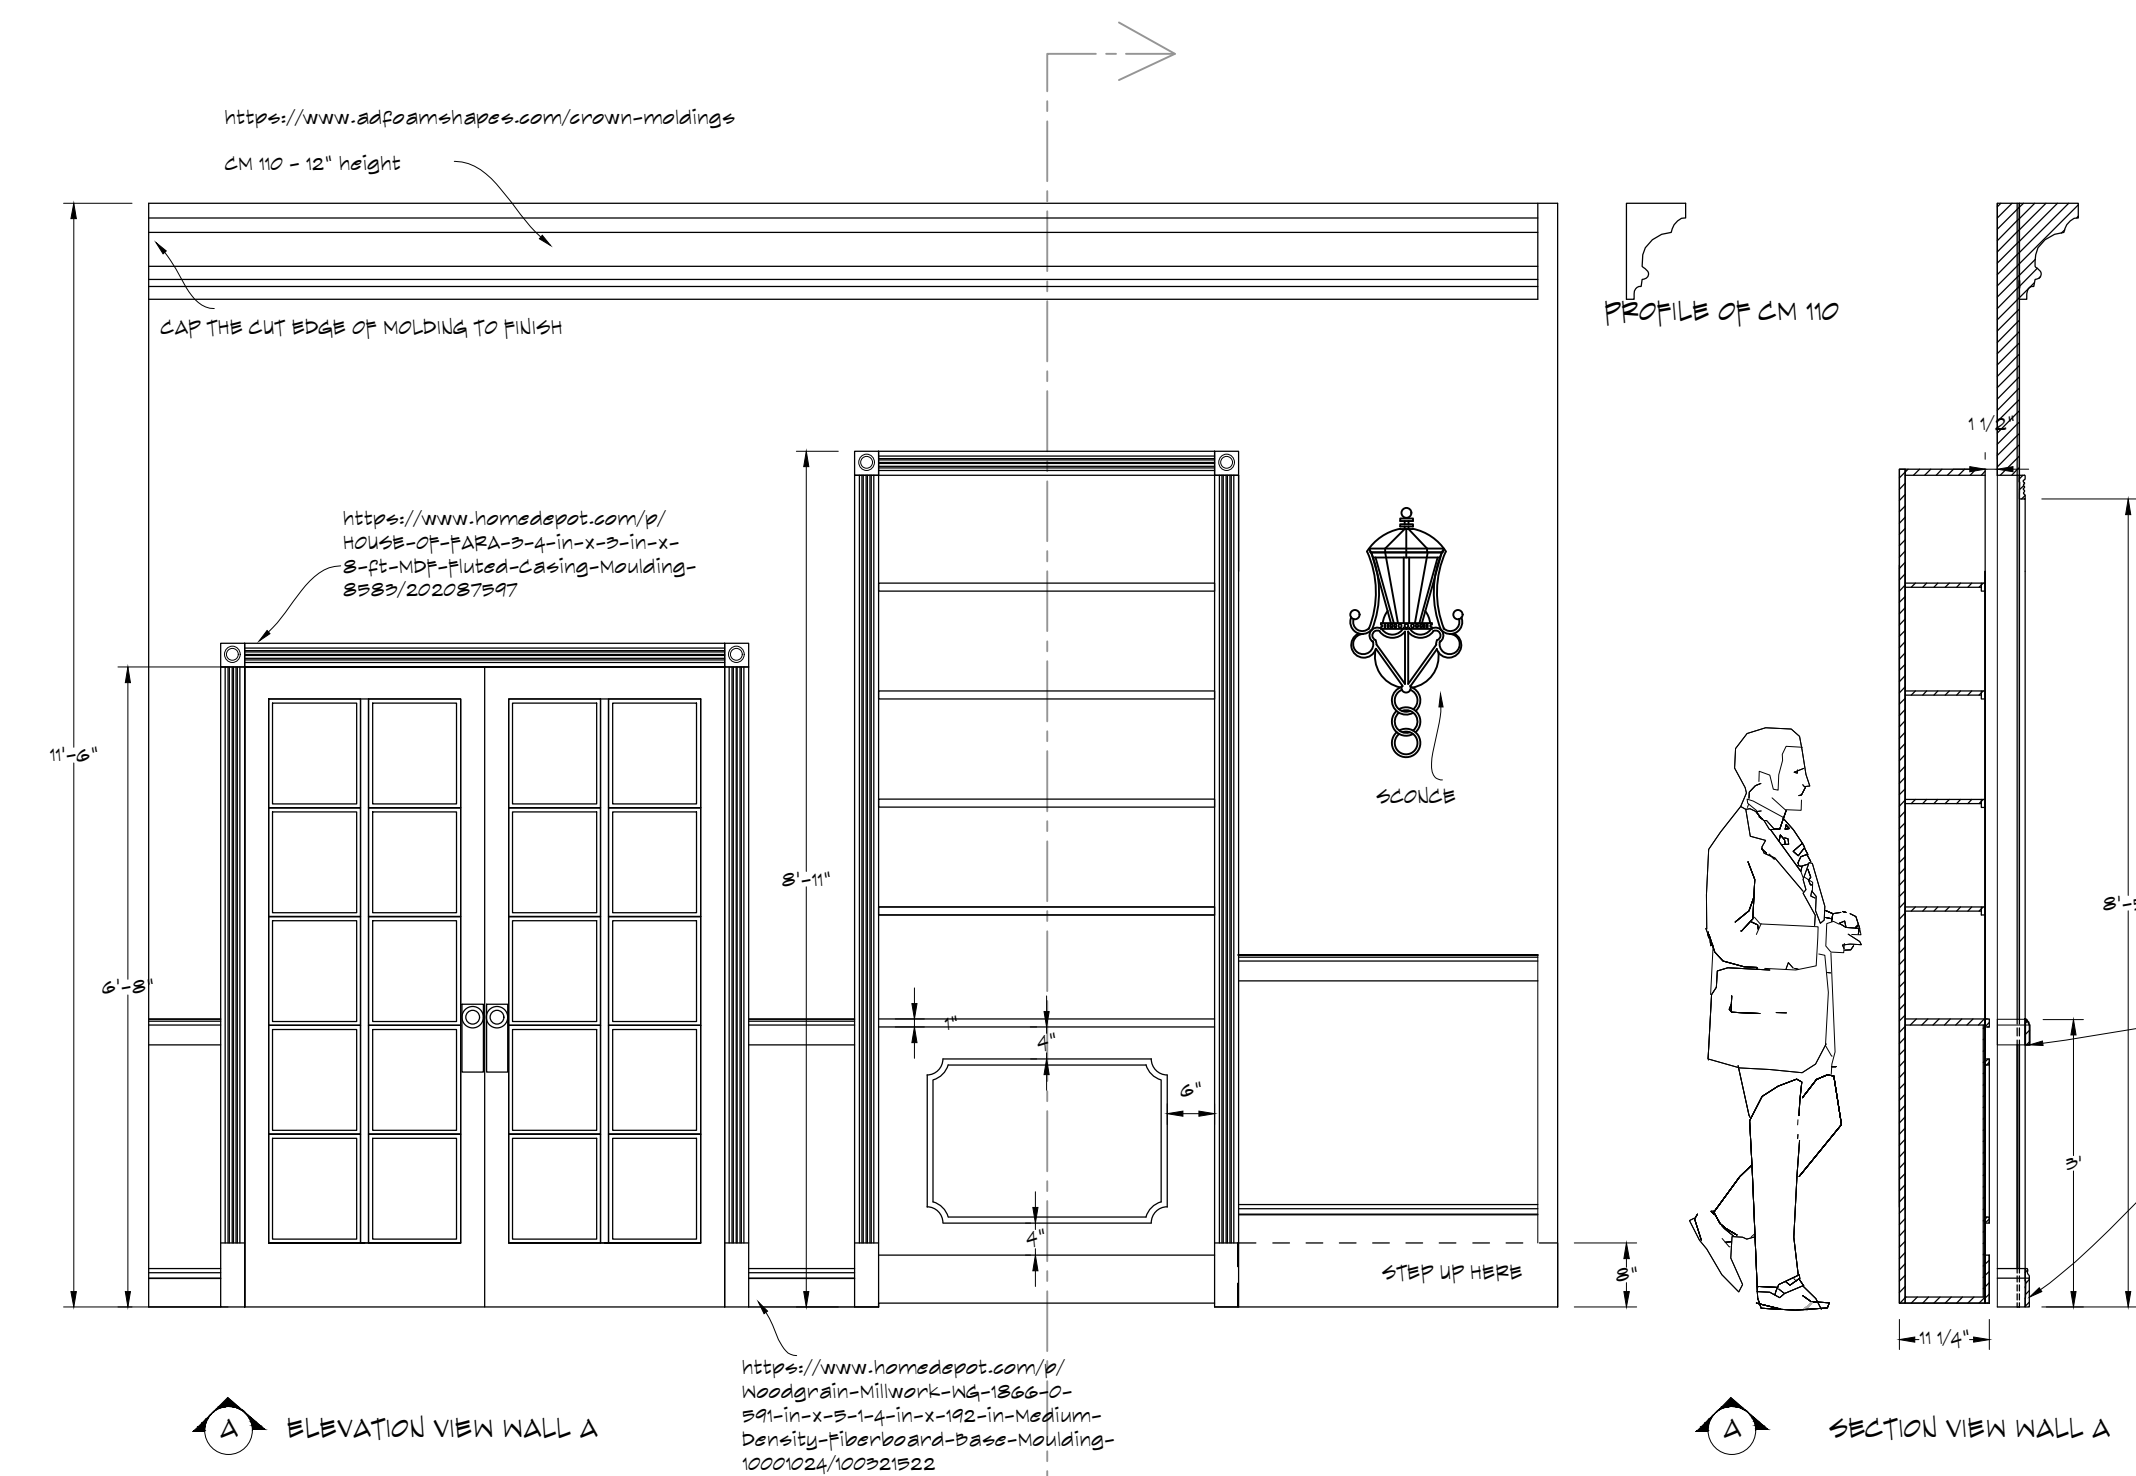

ROUGH ELEVATION
"THE MUSICAL COMEDY MURDERS OF 1940"

DIRECTED BY LEE SOROKO
SCENIC DES. BY KA SOROKO

SCALE: $\frac{1}{4}'' = 1'-0''$

TOTAL SEATING CAP: 133

FLOOR TREATMENT IS PAINTED HARDWOOD PLANKS

 <i>K. April Soroko</i> S.D. 8217	"MUSICAL COMEDY MURDERS OF 1940" Florida Atlantic University STUDIO ONE THEATRE	SHEET # 1 OF 6
	DATE: MARCH 23, 2023	
	DWG: GENERAL PLAN VIEW	
	SCALE: 1/2" = 1'-0"	

 <p>FAU DEPARTMENT OF THEATRE AND DANCE</p> <p>K. APRIL SOROKO Scenic Designer</p> <p><i>K. April Soroko</i> S.D. 8317</p>	<p>"MUSICAL COMEDY MURDERS OF 1940"</p> <p>Florida Atlantic University</p> <p>STUDIO ONE THEATRE</p>	<p>SHEET #</p> <p>2</p> <p>OF</p> <p>6</p>
	<p>DATE: MARCH 23, 2023</p>	
	<p>DWG: CL SECTION STAGE LEFT</p>	
	<p>SCALE: 1/2" = 1'-0"</p>	

 FAU DEPARTMENT OF THEATRE AND DANCE	"MUSICAL COMEDY MURDERS OF 1940" Florida Atlantic University STUDIO ONE THEATRE	SHEET # 36 OF	
	K. APRIL SOROKO scenic designer		DATE: MARCH 25, 2023
	 S.D. 8317		Dwg: CL SECTION STAGE RIGHT
	SCALE: 1/2" = 1'-0"		SCALE: 1/2" = 1'-0"

ELEVATION VIEW- CUSTOM BORDER

SECTION VIEW- CUSTOM BORDER

* NOTE - ANY DECORATIVE MOTIFS WILL BE PAINTED ON TO KEEP THIS BORDER FLEXIBLE FOR USE IN THE FUTURE.

PLAN VIEW - CUSTOM BORDER

 K. APRIL SOROKO <i>scenic Designer</i>  S.D. 2317	"MUSICAL COMEDY MURDERS OF 1940" Florida Atlantic University STUDIO ONE THEATRE	SHEET # 6 OF 6
	DATE: MARCH 23, 2023	
	DWG: CUSTOM BORDER	
	SCALE: 3/4" = 1'-0"	
	FAU DEPARTMENT OF THEATRE AND DANCE	