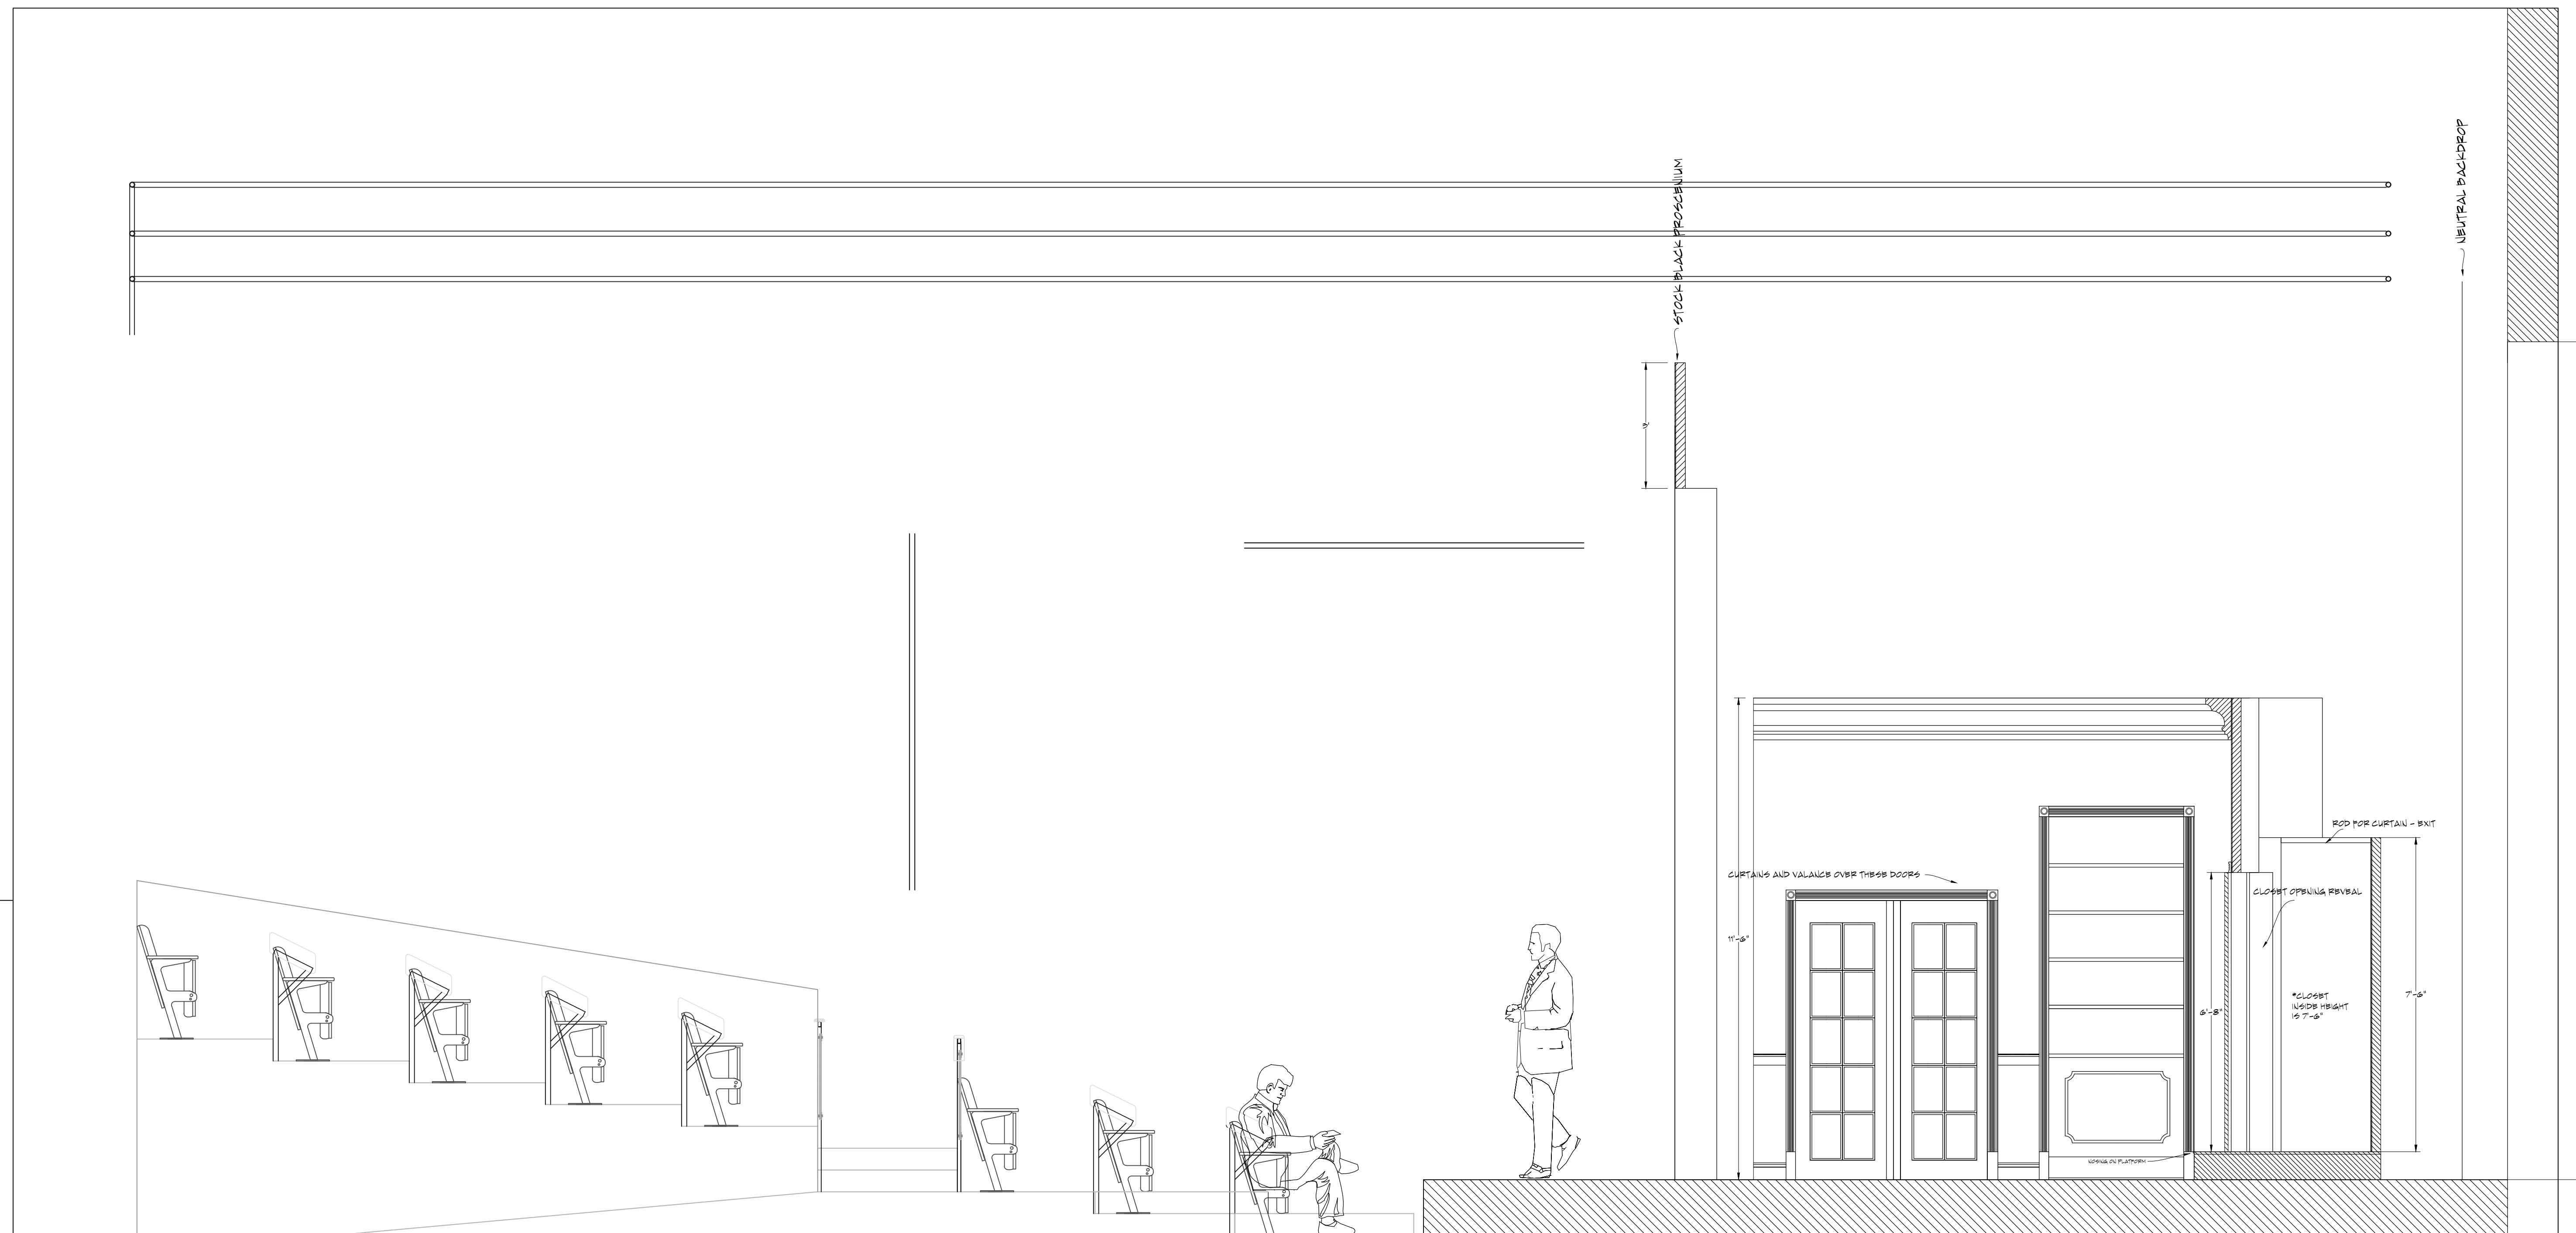

ROUGH ELEVATION
"THE MUSICAL COMEDY MURDERS OF 1940"

DIRECTED BY LEE SOROKO
SCENIC DES. BY KA SOROKO

SCALE: $\frac{1}{4}'' = 1'-0''$

TOTAL SEATING CAP: 133

FLOOR TREATMENT IS PAINTED HARDWOOD PLANKS

 <i>K. April Soroko</i> S.D. 8217	"MUSICAL COMEDY MURDERS OF 1940" Florida Atlantic University STUDIO ONE THEATRE	SHEET # 1 OF 6
	DATE: MARCH 23, 2023	
	DWG: GENERAL PLAN VIEW	
	SCALE: 1/2" = 1'-0"	

 <p>FAU DEPARTMENT OF THEATRE AND DANCE</p> <p>K. APRIL SOROKO Scenic Designer</p> <p><i>K. April Soroko</i> S.D. 8317</p>	<p>"MUSICAL COMEDY MURDERS OF 1940"</p> <p>Florida Atlantic University</p> <p>STUDIO ONE THEATRE</p>	<p>SHEET #</p> <p>2</p> <p>OF</p> <p>6</p>
	<p>DATE: MARCH 23, 2023</p>	
	<p>DWG: CL SECTION STAGE LEFT</p>	
	<p>SCALE: 1/2" = 1'-0"</p>	

 FAU DEPARTMENT OF THEATRE AND DANCE	"MUSICAL COMEDY MURDERS OF 1940" Florida Atlantic University STUDIO ONE THEATRE	SHEET # 36 OF	
	K. APRIL SOROKO scenic designer		DATE: MARCH 25, 2023
	 S.D. 8317		Dwg: CL SECTION STAGE RIGHT
	SCALE: 1/2" = 1'-0"		SCALE: 1/2" = 1'-0"

ELEVATION VIEW- CUSTOM BORDER

SECTION VIEW- CUSTOM BORDER

* NOTE - ANY DECORATIVE MOTIFS WILL BE PAINTED ON TO KEEP THIS BORDER FLEXIBLE FOR USE IN THE FUTURE.

PLAN VIEW - CUSTOM BORDER

 K. APRIL SOROKO <i>scenic Designer</i>  S.D. 2317	"MUSICAL COMEDY MURDERS OF 1940" Florida Atlantic University STUDIO ONE THEATRE	SHEET # 6 OF 6
	DATE: MARCH 23, 2023	
	DWG: CUSTOM BORDER	
	SCALE: 3/4" = 1'-0"	
	FAU DEPARTMENT OF THEATRE AND DANCE	