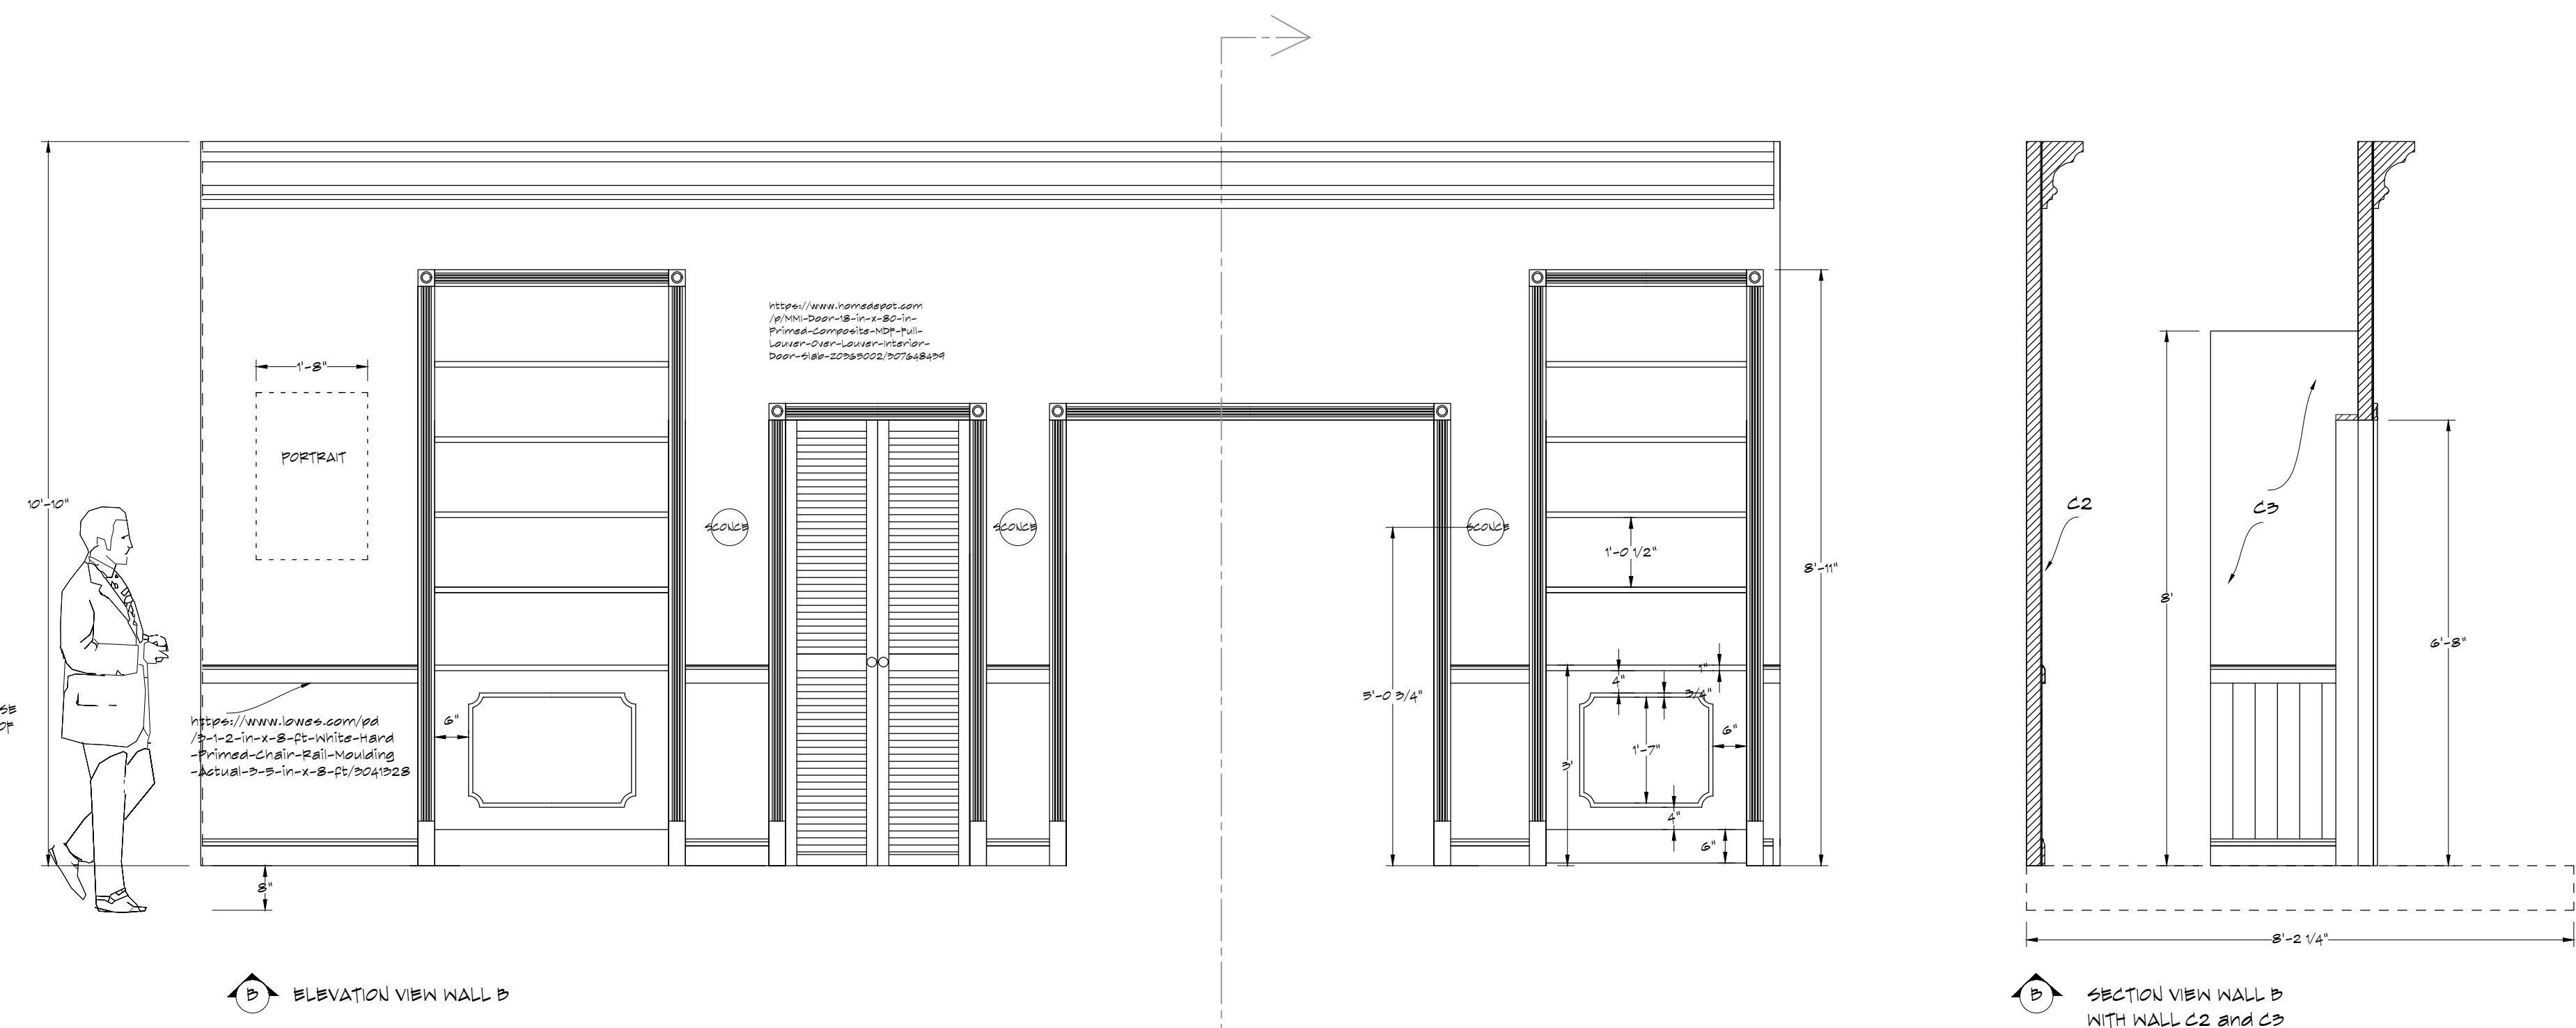

ROUGH ELEVATION
"THE MUSICAL COMEDY MURDERS OF 1940"

DIRECTED BY LEE SOROKO
SCENIC DES. BY KA SOROKO

SCALE: $\frac{1}{4}'' = 1'-0''$

TOTAL SEATING CAP: 133

FLOOR TREATMENT IS PAINTED HARDWOOD PLANKS

 <i>K. April Soroko</i> S.D. 8217	"MUSICAL COMEDY MURDERS OF 1940" Florida Atlantic University STUDIO ONE THEATRE	SHEET # 1 OF 6
	DATE: MARCH 23, 2023	
	DWG: GENERAL PLAN VIEW	
	SCALE: 1/2" = 1'-0"	

 <p>FAU DEPARTMENT OF THEATRE AND DANCE</p> <p>K. APRIL SOROKO Scenic Designer</p> <p><i>K. April Soroko</i> S.D. 8317</p>	<p>"MUSICAL COMEDY MURDERS OF 1940"</p> <p>Florida Atlantic University</p> <p>STUDIO ONE THEATRE</p>	<p>SHEET #</p> <p>2</p> <p>OF</p> <p>6</p>
	<p>DATE: MARCH 23, 2023</p>	
	<p>DWG: CL SECTION STAGE LEFT</p>	
	<p>SCALE: 1/2" = 1'-0"</p>	

 FAU DEPARTMENT OF THEATRE AND DANCE	"MUSICAL COMEDY MURDERS OF 1940" Florida Atlantic University STUDIO ONE THEATRE	SHEET # 36 OF	
	K. APRIL SOROKO scenic designer		DATE: MARCH 25, 2023
	 S.D. 8317		Dwg: CL SECTION STAGE RIGHT
	SCALE: 1/2" = 1'-0"		SCALE: 1/2" = 1'-0"

ELEVATION VIEW- CUSTOM BORDER

SECTION VIEW- CUSTOM BORDER

* NOTE - ANY DECORATIVE MOTIFS WILL BE PAINTED ON TO KEEP THIS BORDER FLEXIBLE FOR USE IN THE FUTURE.

PLAN VIEW - CUSTOM BORDER

 K. APRIL SOROKO <i>scenic Designer</i>  S.D. 2317	"MUSICAL COMEDY MURDERS OF 1940" Florida Atlantic University STUDIO ONE THEATRE	SHEET # 6 OF 6
	DATE: MARCH 23, 2023	
	DWG: CUSTOM BORDER	
	SCALE: 3/4" = 1'-0"	
	FAU DEPARTMENT OF THEATRE AND DANCE	